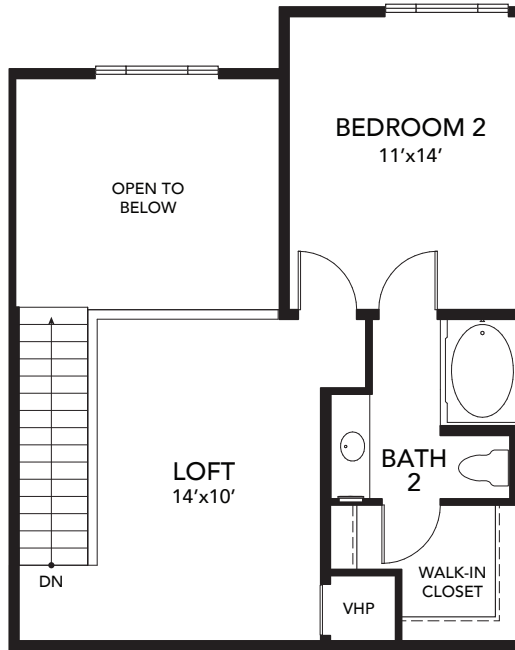

Plan B1

2 Bedroom / 2 Bath / 1,289 Sq.Ft.

UPPER LEVEL

ENTRY LEVEL