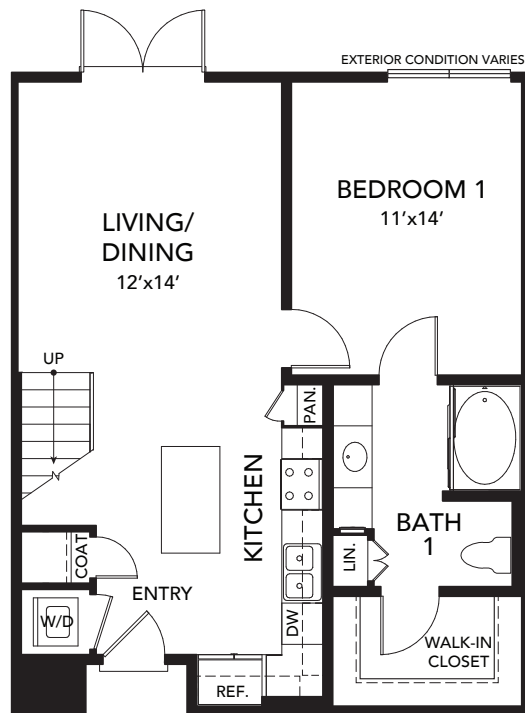

Plan B1

2 Bedroom / 2 Bath / 1,289 Sq.Ft.

UPPER LEVEL

ENTRY LEVEL