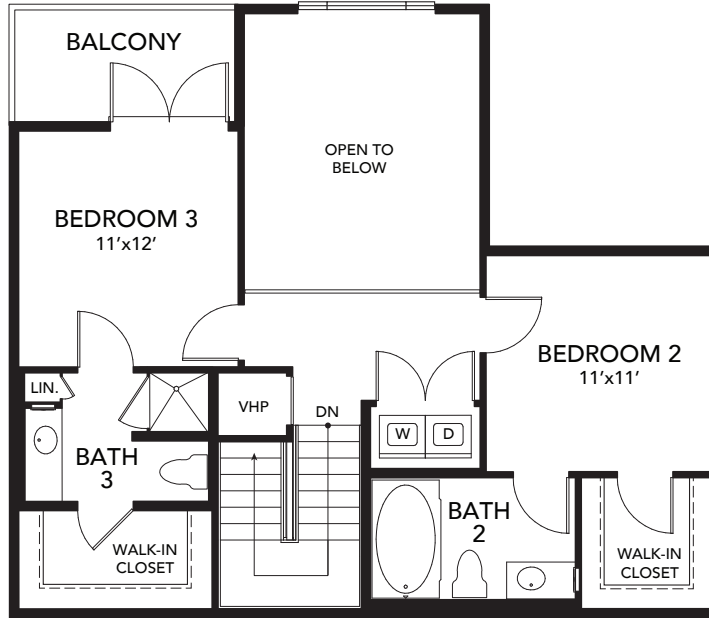

Plan C1

3 Bedroom / 3 Bath / 1,758 Sq.Ft.

UPPER LEVEL

ENTRY LEVEL