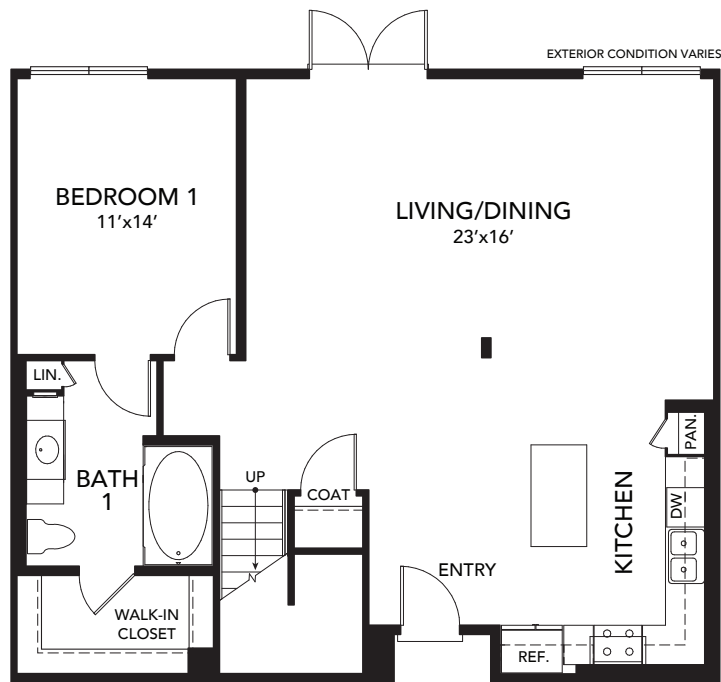

Plan C1

3 Bedroom / 3 Bath / 1,758 Sq.Ft.

UPPER LEVEL

ENTRY LEVEL