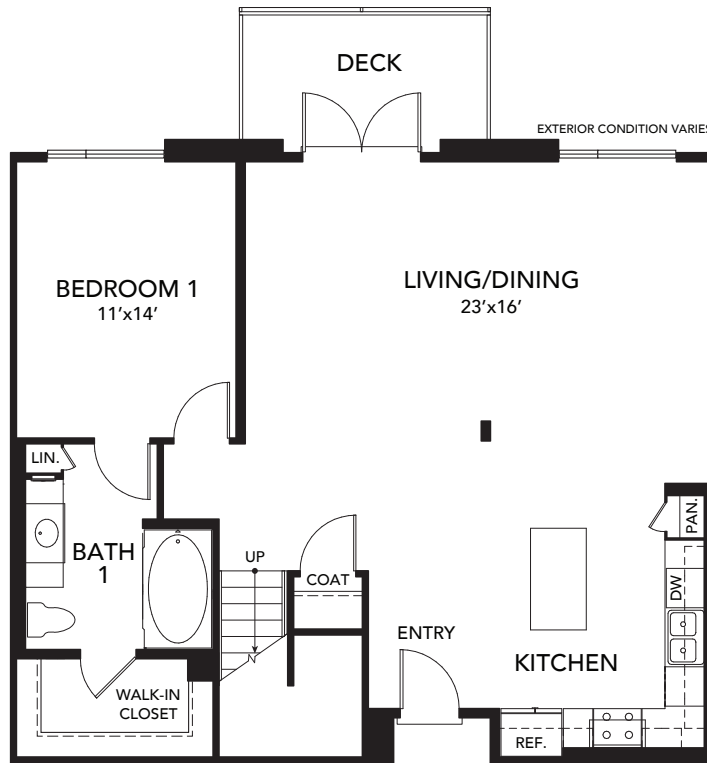

# Plan C2

3 Bedroom / 3 Bath / 1,984 Sq.Ft.

UPPER LEVEL

ENTRY LEVEL