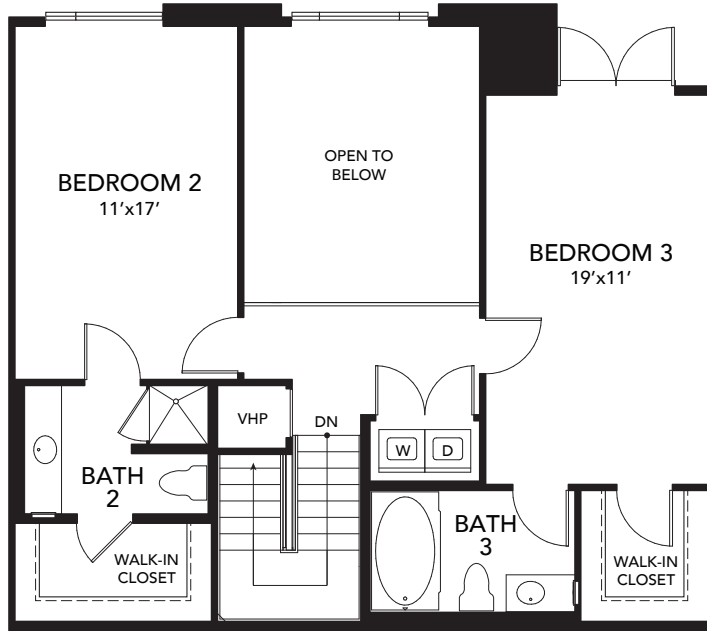

# Plan C2

3 Bedroom / 3 Bath / 1,984 Sq.Ft.

UPPER LEVEL

ENTRY LEVEL