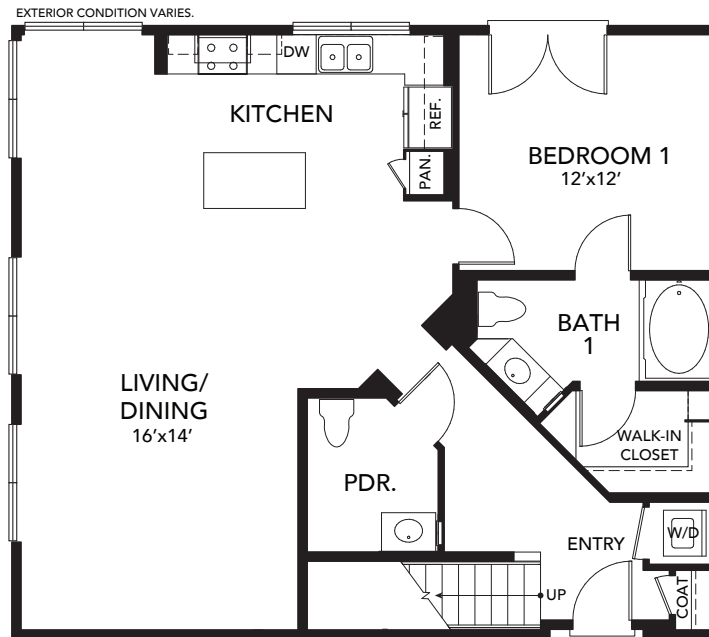

# Plan C3

3 Bedroom / 3.5 Bath / 1,844 Sq.Ft.

UPPER LEVEL

ENTRY LEVEL