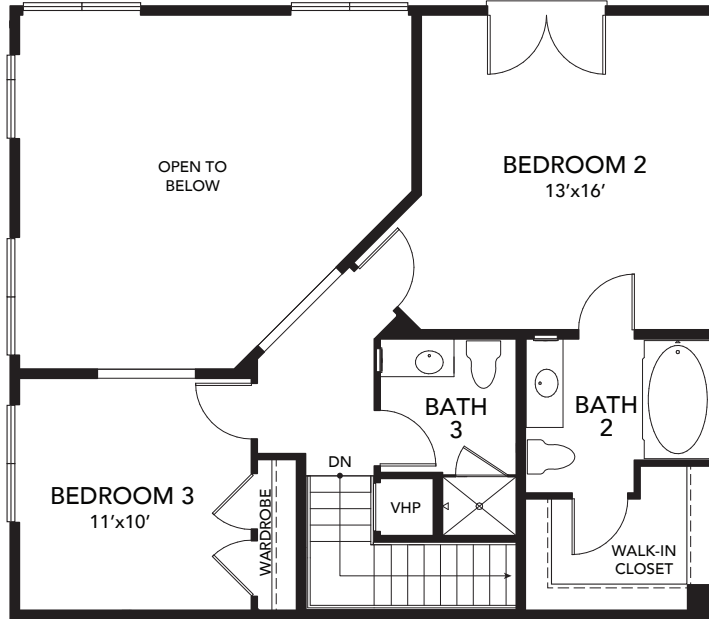

# Plan C3

3 Bedroom / 3.5 Bath / 1,844 Sq.Ft.

UPPER LEVEL

ENTRY LEVEL